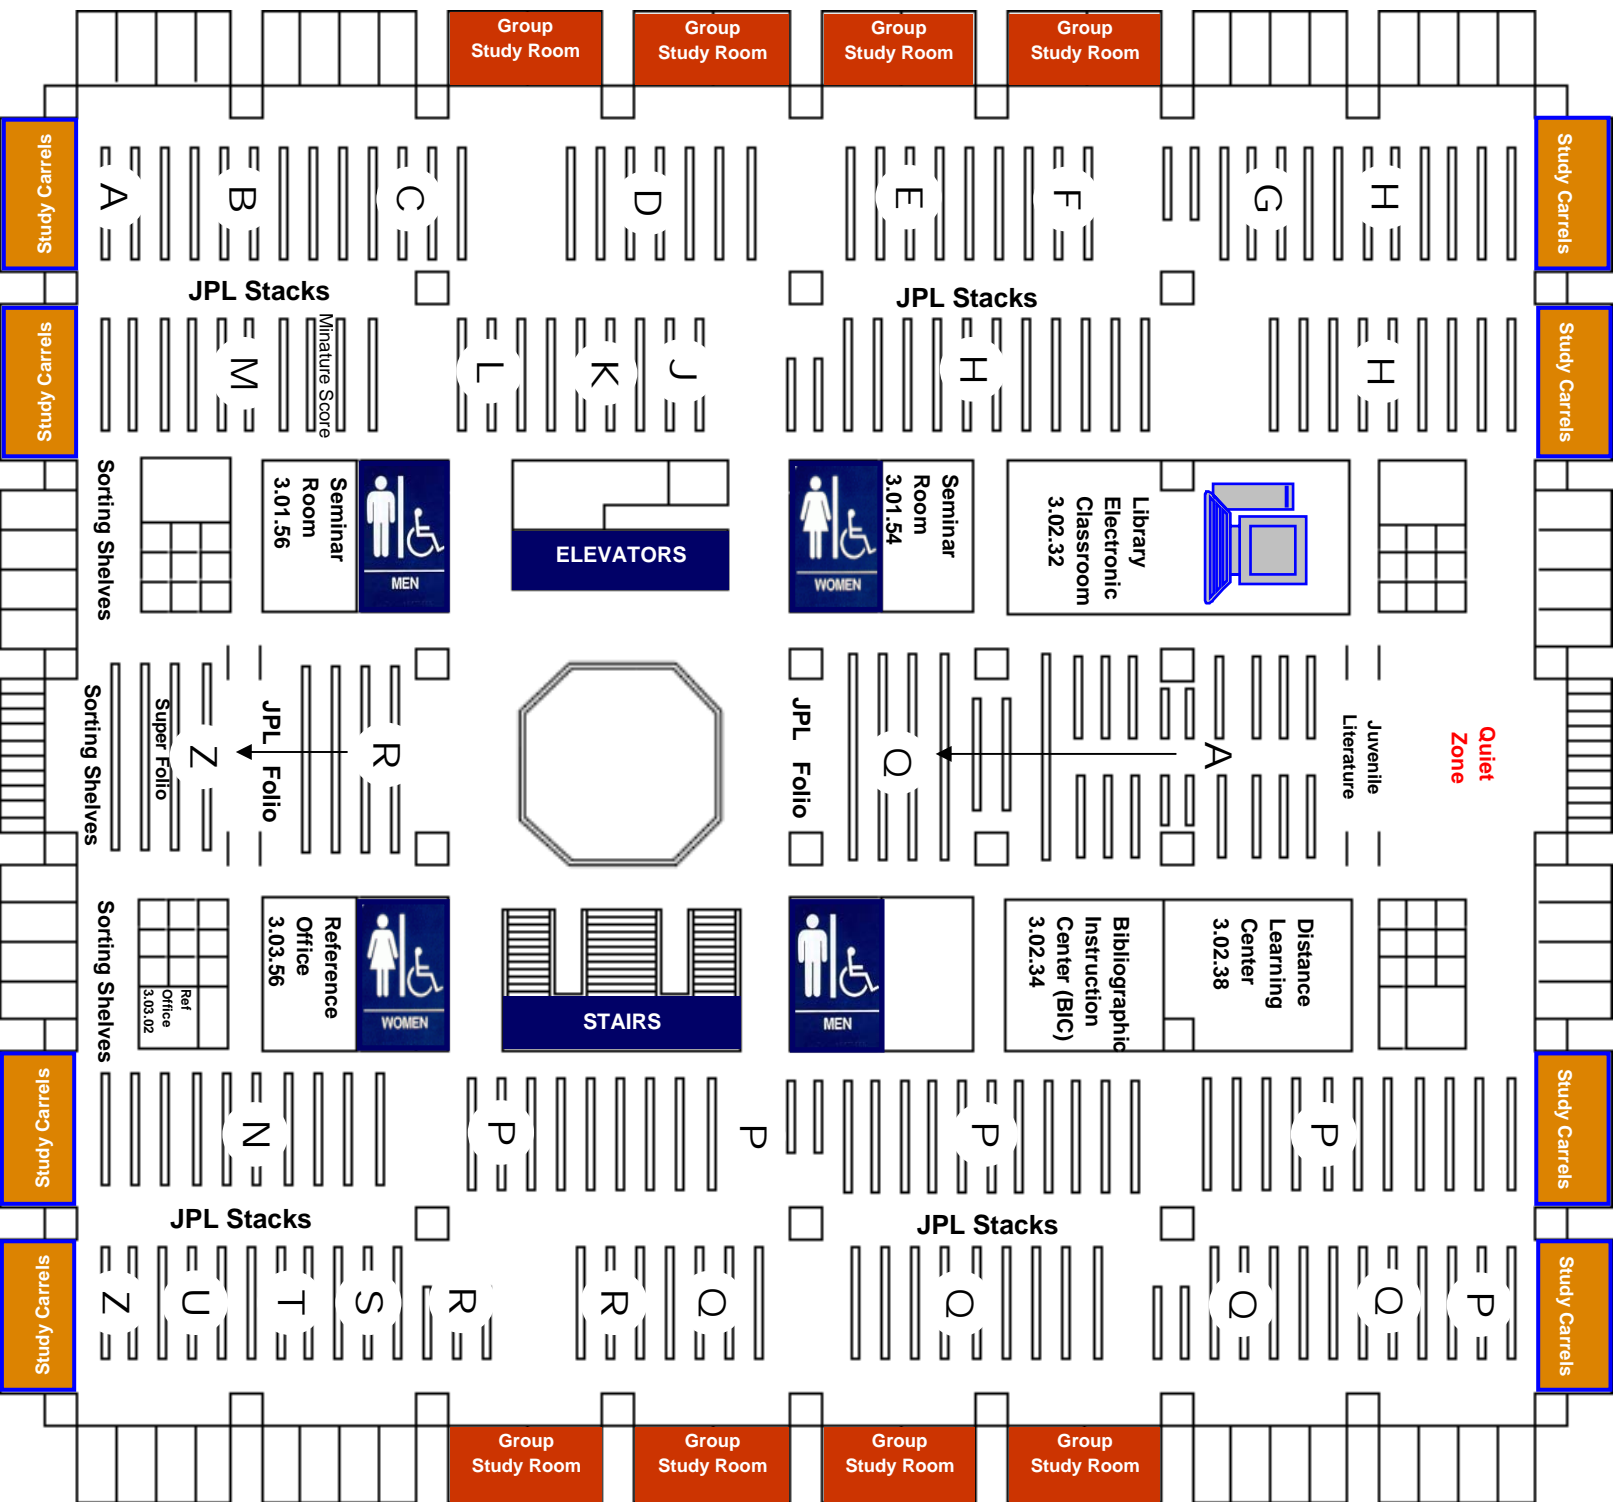

Entrance

John Peace Library Building
2nd Floor

JPL Stacks, JPL Folio, & Juv Lit